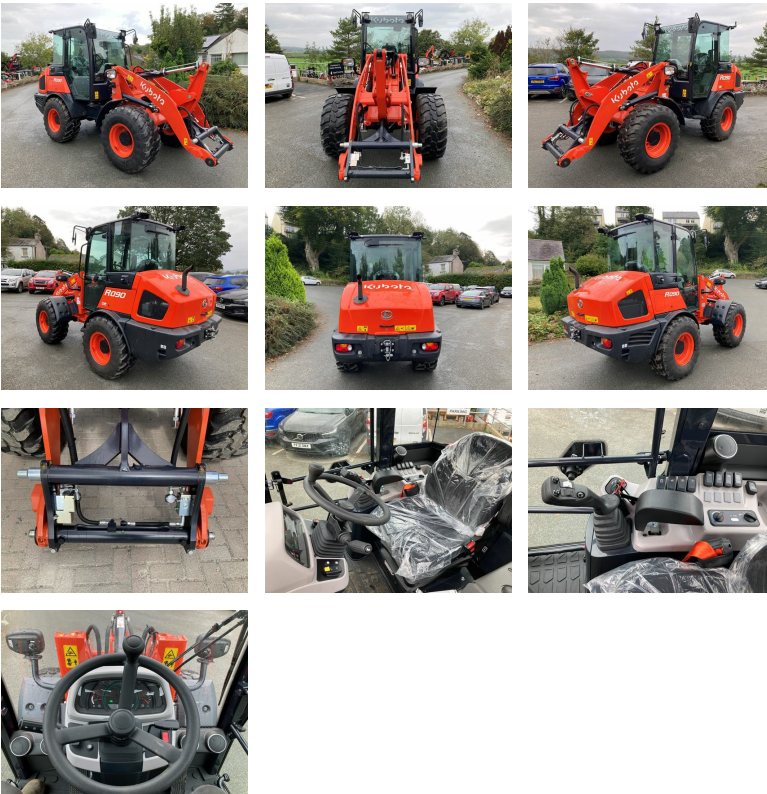

Ex-Demo ~ In Stock

Kubota RO90 loading shovel

REF: 11062 DEPOT: LEVENS

£42,950 + VAT

BRAND: KUBOTA

YEAR	HOURS/MILES	WEIGHT
2023	100	-

Key features

- 65hp
- 2 Speed hydrostatic
- Auxillary lines
- Hydraulic locking pins
- Diff lock
- Air conditioning
- Anti-theft system
- 4.1 metre max lift height or 3.03m with pallet forks attached
- 2.16 tonne lift capacity
- No attachments included in this price

Note: We move machines to keep them in good working order. Hours are approximate.

LEVENS

015395 60833

Ivy House Works LA8 8PG

WASHINGTON

0191 8160991

26 Brindley Road NE37 2SB

SKIPTON